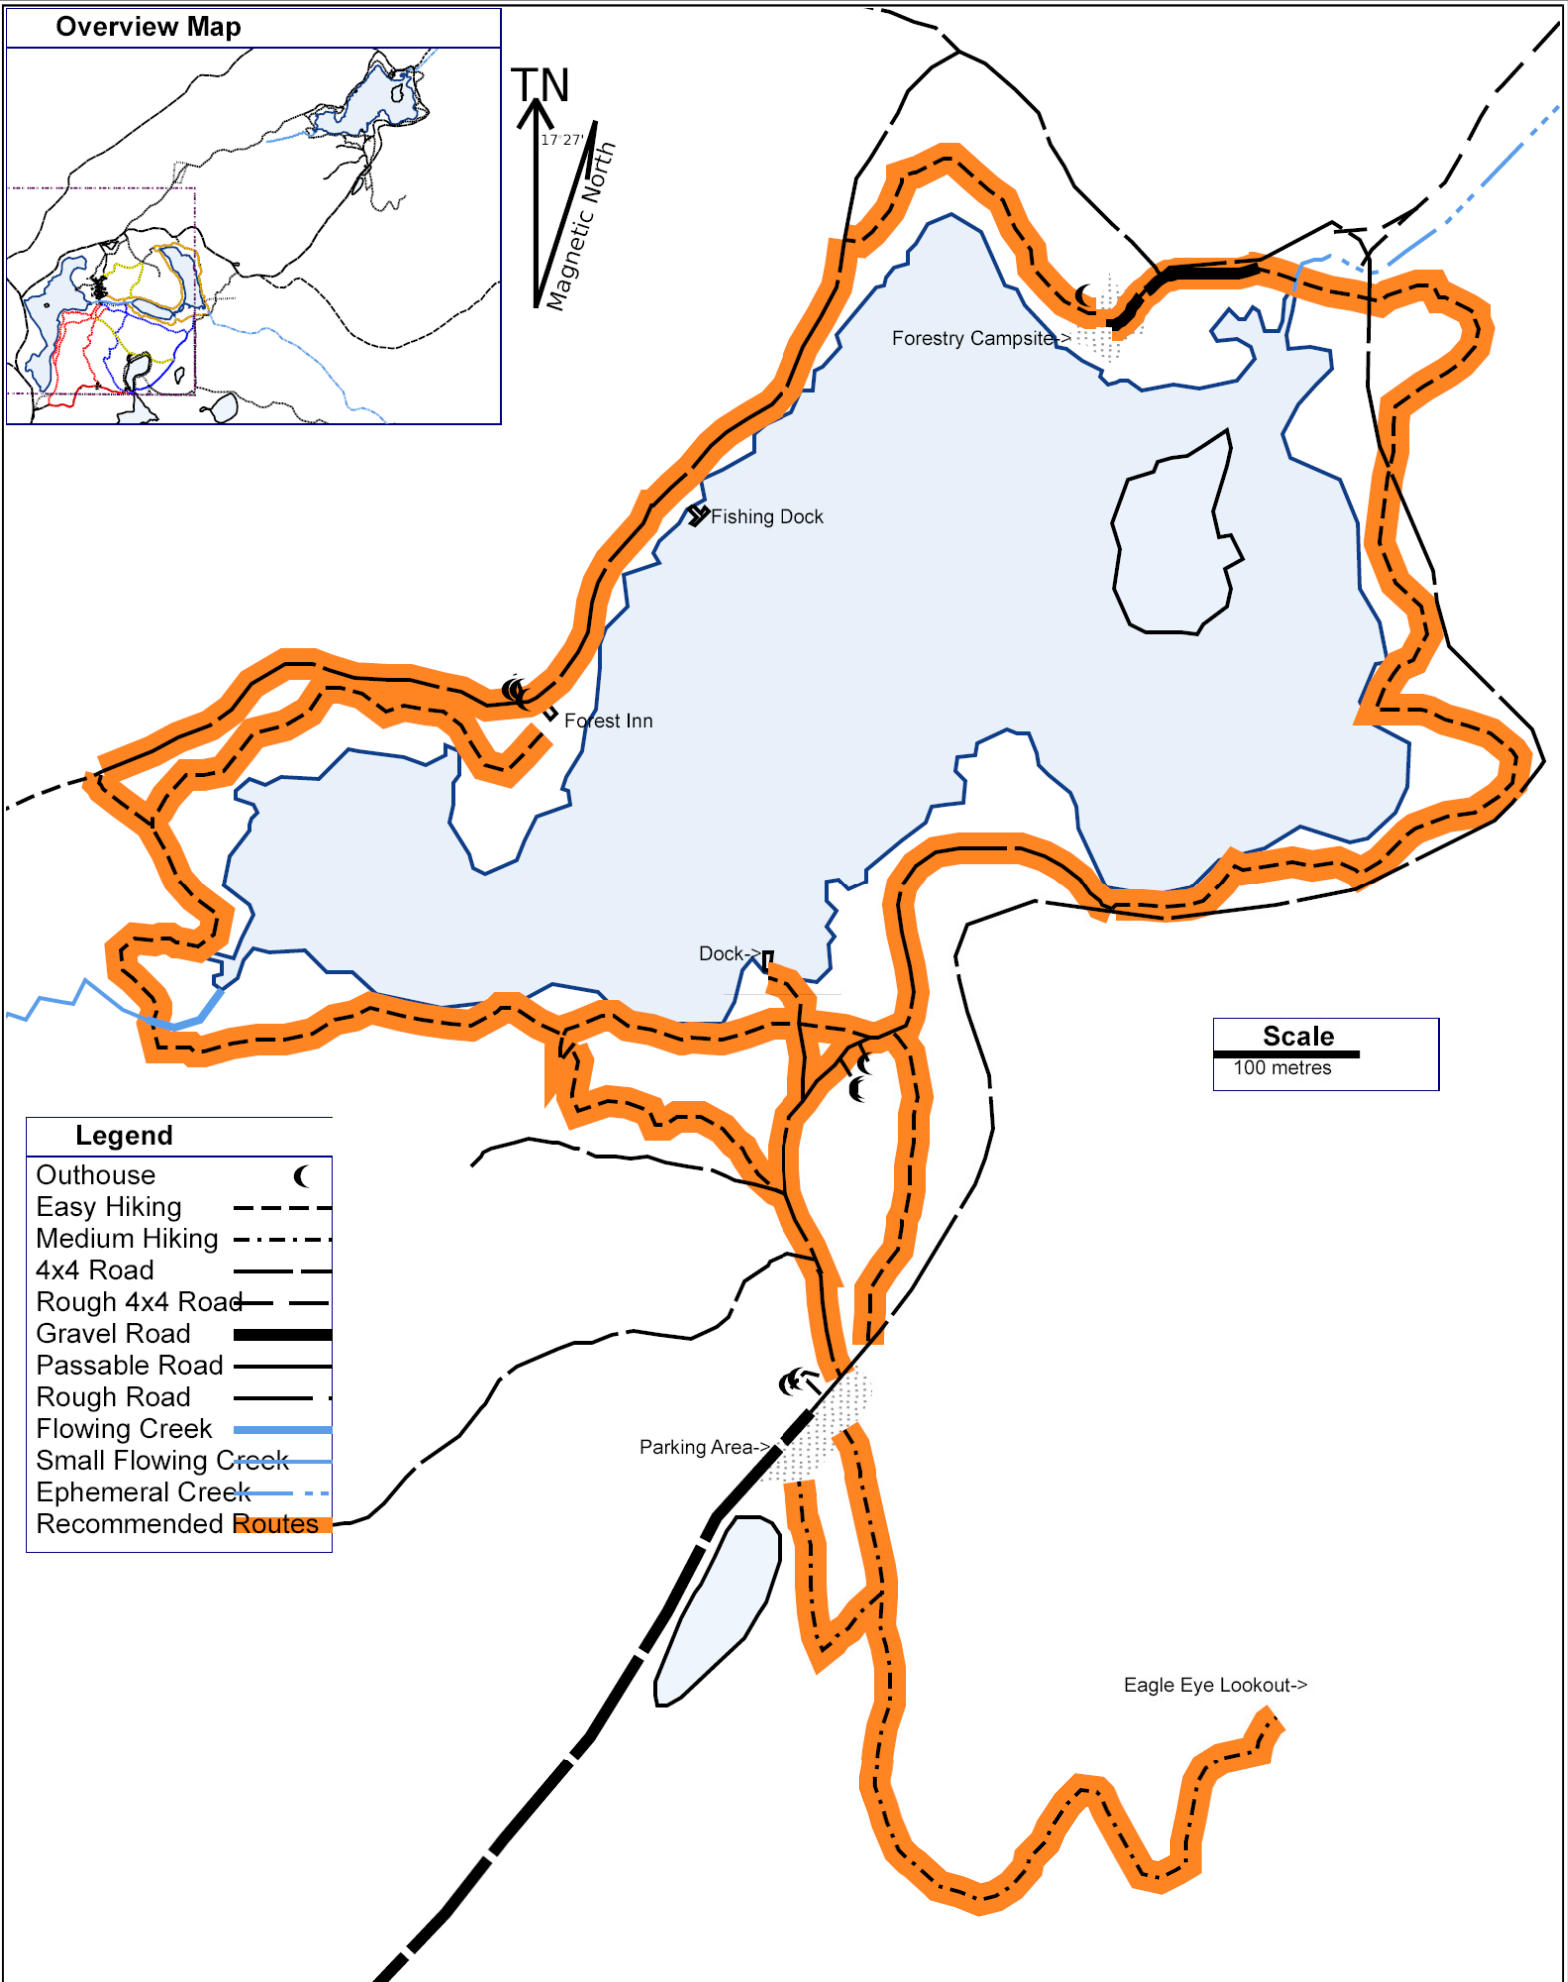

Isobel Lake

Overview Map

Scale
100 metres

Legend

Outhouse	☾
Easy Hiking	---
Medium Hiking	- · - · -
4x4 Road	— · — · —
Rough 4x4 Road	— · —
Gravel Road	— (thick)
Passable Road	— (medium)
Rough Road	— (thin)
Flowing Creek	— (blue)
Small Flowing Creek	— (light blue)
Ephemeral Creek	- · - · - (light blue)
Recommended Routes	— (orange)